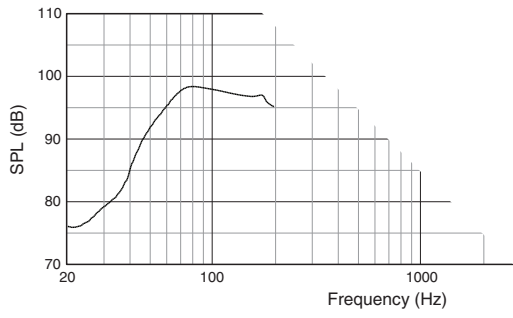

▶ CV3

mm inch