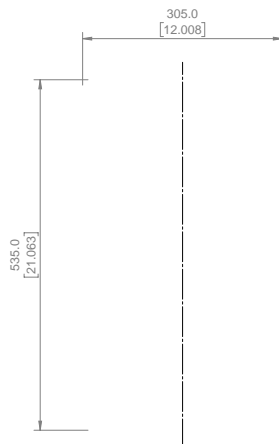

mm inch

JBL Professional
 8500 Balboa Boulevard, P.O. Box 2200
 Northridge, California 91329 U.S.A.
 © Copyright 2018 JBL Professional
 www.jblpro.com

SS CV3010/99
 SZ
 07/05/18